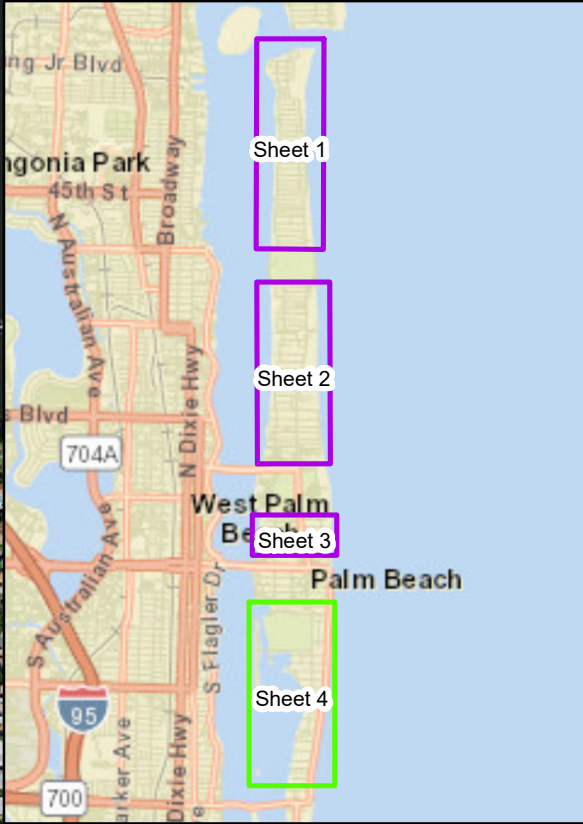

Legend

— Truck Routing Limitations

Map Location:
E Inlet Dr to Bahama Ln

Map Description:
This map shows truck route limitations on East-West roads in The Town of Palm Beach.

Truck Route Limitations

Public Works GIS

Truck Route Limitations

Public Works GIS

Sheet No.

2 of 4

Date

2/15/2022

Legend
 Truck Routing Limitations

Map Location:
 Pendleton Ave to Seaview Ave

Map Description:
 This map shows truck route limitations on East-West roads in The Town of Palm Beach.

Truck Route Limitations

Public Works GIS

Sheet No.
 3 of 4

Date 2/15/2022

Legend

— Truck Routing Limitations

Map Location:
Hammon Ave to Woodbridge Rd

Map Description:
This map shows truck route limitations on East-West roads in The Town of Palm Beach.

Truck Route Limitations

Public Works GIS

Sheet No.
4 of 4

Date 1/19/2022