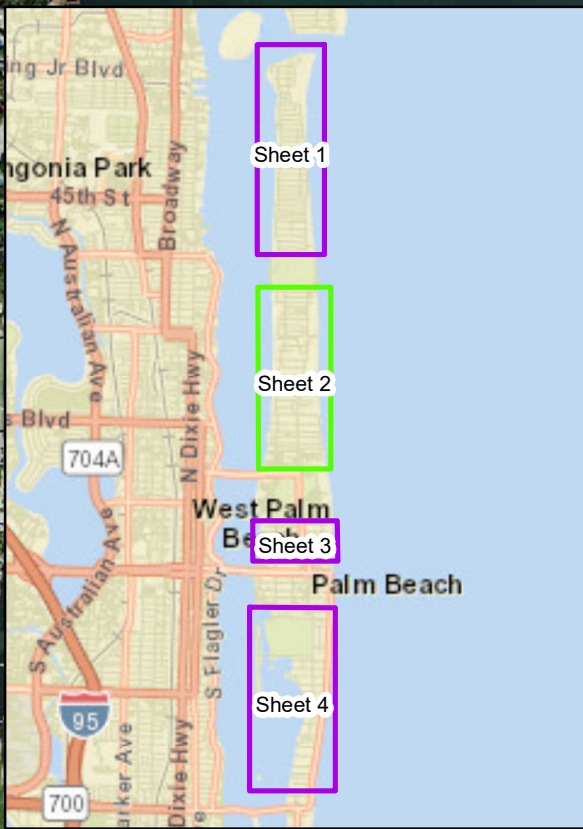

Legend

— Truck Routing Limitations

Map Location:
E Inlet Dr to Bahama Ln

Map Description:
This map shows truck route limitations on East-West roads in The Town of Palm Beach.

Truck Route Limitations

Public Works GIS

Sheet No.
1 of 4

Date 1/19/2022

Legend

— Truck Routing Limitations

Map Location:

Country Club Rd to Sunset Ave

Map Description:

This map shows truck route limitations on East-West roads in The Town of Palm Beach.

Truck Route Limitations

Public Works GIS

Sheet No.

2 of 4

Date

2/15/2022

Legend
 Truck Routing Limitations

Map Location:
 Pendleton Ave to Seaview Ave

Map Location:
Hammon Ave to Woodbridge Rd

Map Description:
This map shows truck route limitations on East-West roads in The Town of Palm Beach.

Truck Route Limitations

Public Works GIS

Sheet No.
4 of 4

Date 1/19/2022