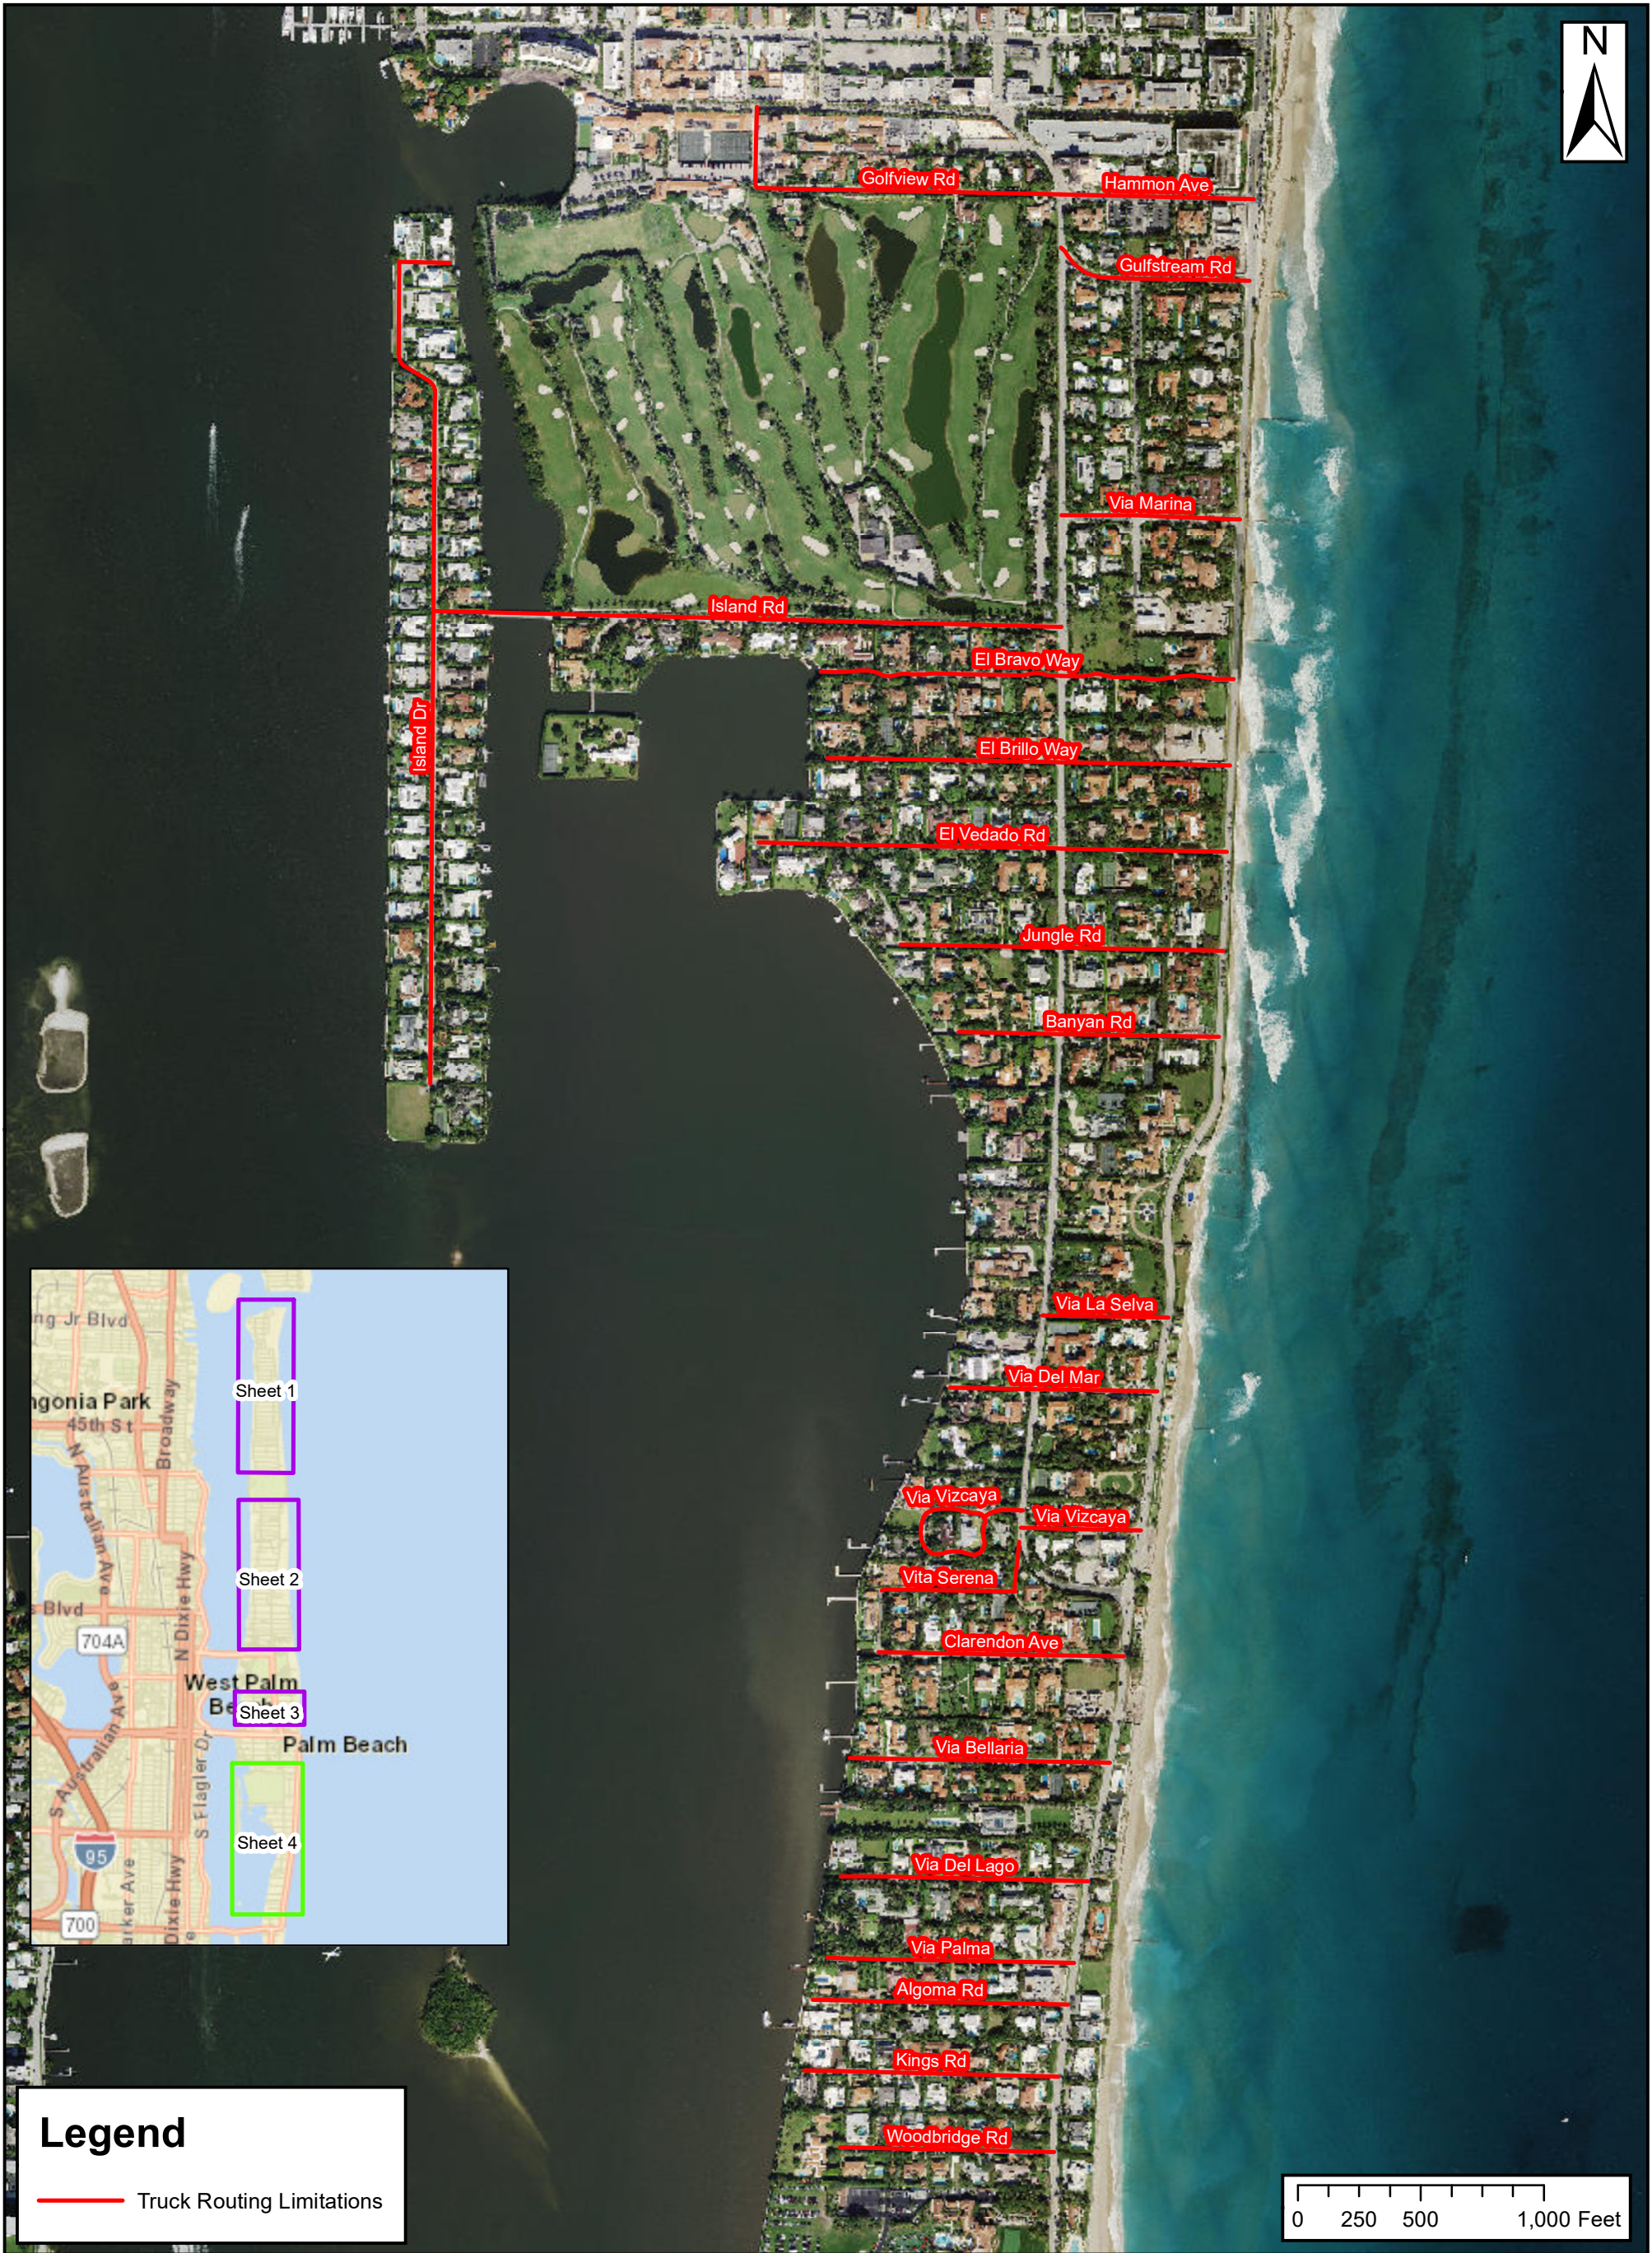

Legend

— Truck Routing Limitations

Map Location:
E Inlet Dr to Bahama Ln

Map Description:
This map shows truck route limitations on East-West roads in The Town of Palm Beach.

Truck Route Limitations

Public Works GIS

Truck Route Limitations

Public Works GIS

Sheet No.

2 of 4

Date

2/15/2022

Legend
 Truck Routing Limitations

Map Location:
 Pendleton Ave to Seaview Ave

Map Description:
 This map shows truck route limitations on East-West roads in The Town of Palm Beach.

Truck Route Limitations

Public Works GIS

Sheet No.
 3 of 4

Date 2/15/2022

Legend

— Truck Routing Limitations

Map Location:
Hammon Ave to Woodbridge Rd

Map Description:
This map shows truck route limitations on East-West roads in The Town of Palm Beach.

Truck Route Limitations

Public Works GIS

Sheet No.
4 of 4

Date 1/19/2022