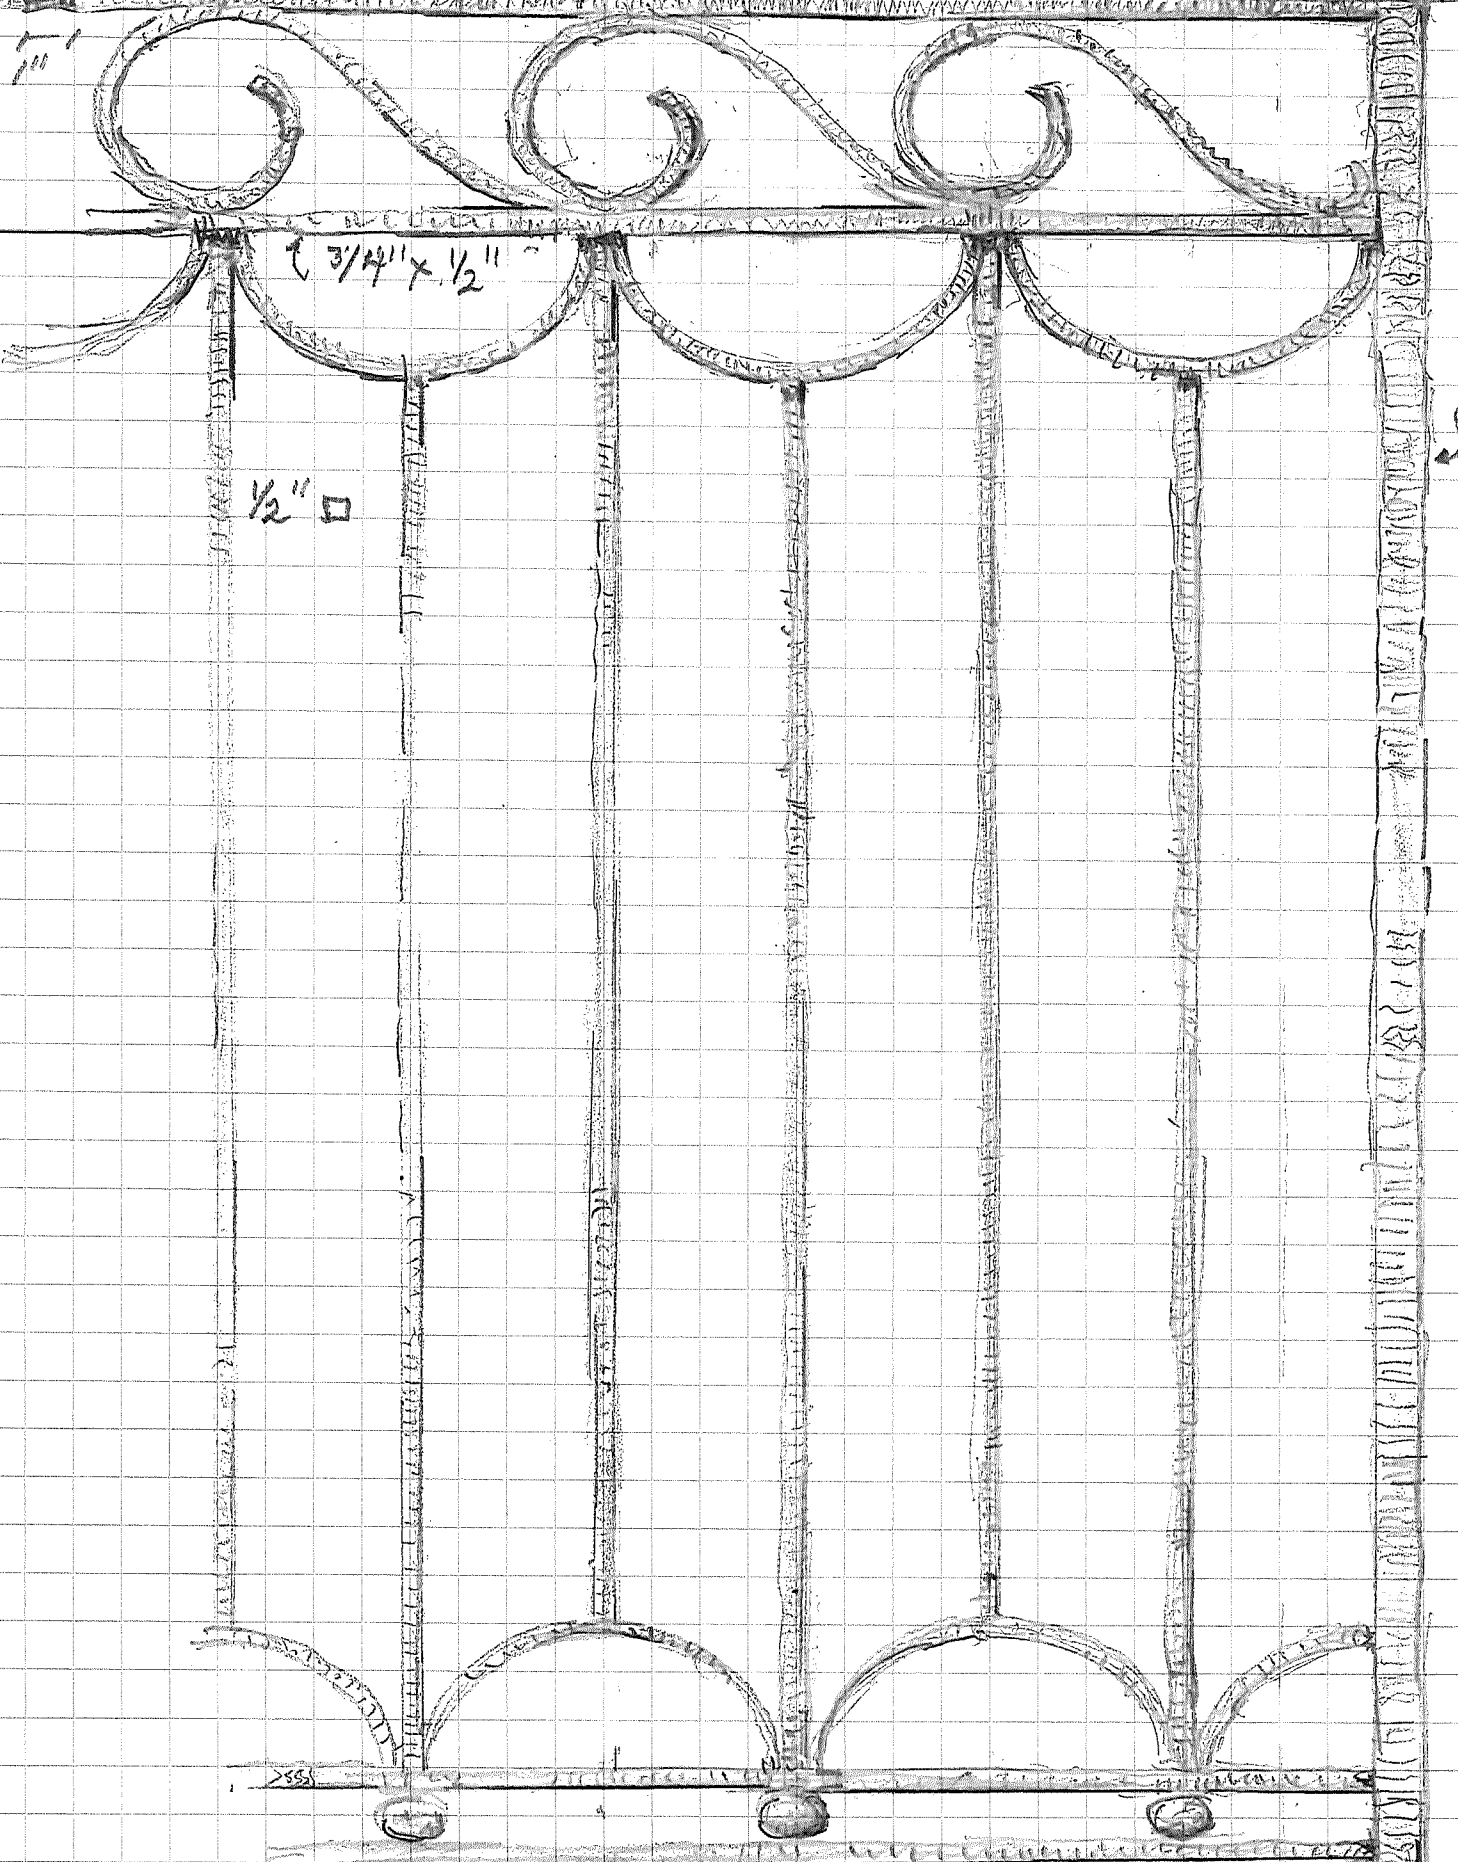

JULIUS BLUM #

42"

1/8" SLOPE

MEM. FOUNTAIN RAILING

3" = 1'-0"

RFS