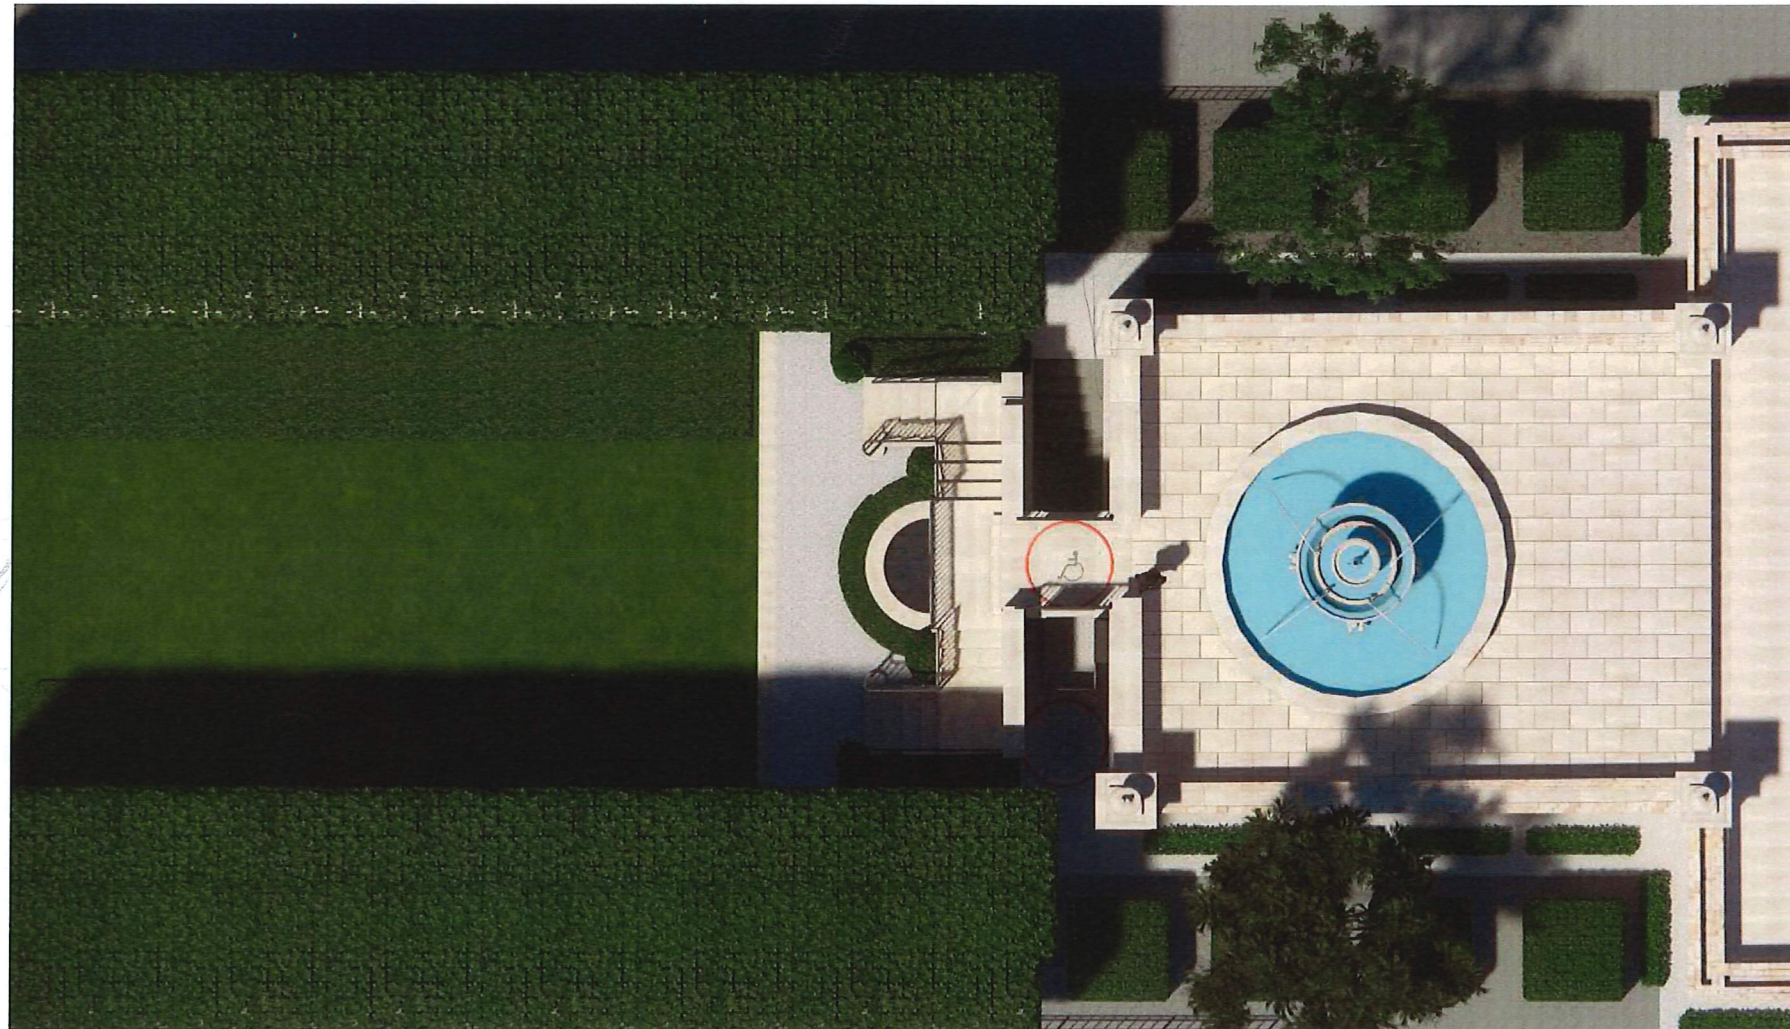

PROPOSED MEMORIAL FOUNTAIN ADDITION

FAIRFAX & SAMMONS
NEW YORK PALM BEACH

PROPOSED MEMORIAL FOUNTAIN ADDITION

FAIRFAX & SAMMONS
NEW YORK PALM BEACH

PROPOSED MEMORIAL FOUNTAIN ADDITION

FAIRFAX & SAMMONS
NEW YORK PALM BEACH

JULIUS BLUM #

42"

1/8" SLOPE

MEM. FOUNTAIN RAILING

3" = 1'-0"

RFS